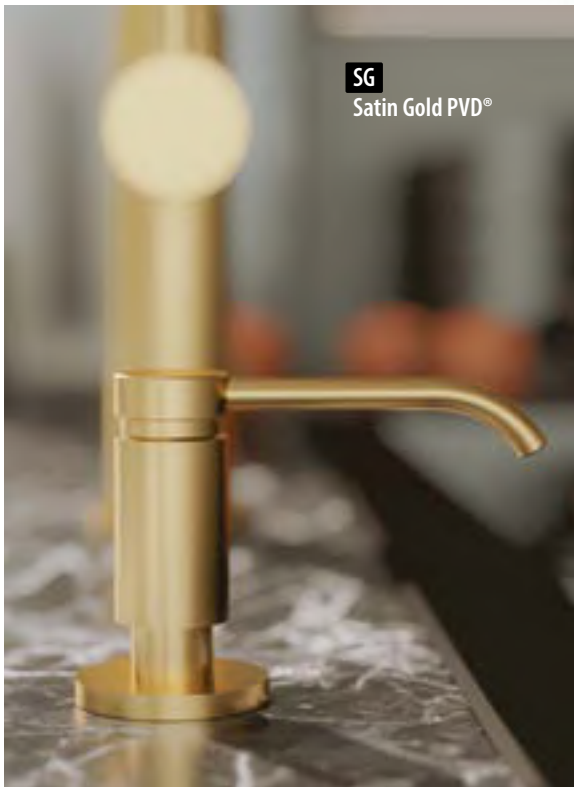

PERFEQUE

Collection

A STURDY COLLECTION CREATED TO MEET THE DEMANDS OF THE MOST ROBUST KITCHENS

A tribute to the circle as a symbol of perfection and strength, the Perfeque Collection powerfully anchors and supports the most demanding kitchens with beauty, brawn, and durability. Expansive in girth, Perfeque's sleek circular and cylindrical elements confidently center the bustling culinary space. A wealth of performance features enhances the chef's repertoire with versatility, convenience, and timeless aesthetics.

EINE STARKE KOLLEKTION FÜR DIE ANFORDERUNGEN ROBUSTESTER KÜCHEN.

Die Kollektion Perfeque ist eine Hommage an den Kreis als Symbol für Perfektion und Stärke. Sie verankert Schönheit, Kraft und Haltbarkeit in den anspruchsvollsten Küchen. Die schlanken, runden und zylindrischen Elemente von Perfeque bilden den Mittelpunkt eines viel genutzten Küchenraums. Eine Fülle von Leistungsmerkmalen erweitert das Repertoire des Küchenchefs um Vielseitigkeit, Komfort und zeitlose Ästhetik.