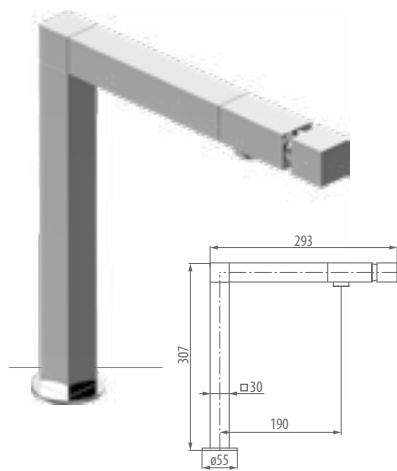

EN **Kitchen Tap**
DE 1-Loch-Küchenarmatur