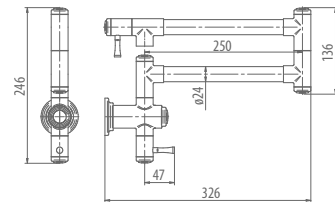

The Chef's Pro Edition

NEW! LEAD FREE

E-4915-LM67P-**

OLD CODE: 5720640

EN Kitchen Pot Filler
DE Küchenarmatur

E-9935-**

OLD CODE: 5184400

EN Free Standing Spray for Kitchen Tap with on-off function

DE Handbrause für Küchenarmatur mit Ein- und Aus-Funktion

NEW!

E-9972-**

OLD CODE: 5720680

EN Waste Drain for Kitchen Sink with Plug
DE Abflaugarnitur für Waschbecken mit Stopfen

	BNi		OX	RG	PB
	PN		BOX	BRG	BB
	WT	SN	GM	PRB	PG
	BK	OB	PNP	BRB	BG
PC	MBK	VBB	BNP	WB	SG
561,-	673,-	757,-		841,-	

	BNi		OX	RG	PB
	PN		BOX	BRG	BB
	WT	SN	GM	PRB	PG
	BK	OB	PNP	BRB	BG
PC	MBK	VBB	BNP	WB	SG
103,-	124,-	140,-		155,-	

	BNi		OX	RG	PB
	PN		BOX	BRG	BB
	WT		GM	PRB	PG
	BK	SN	PNP	BRB	BG
	MBK	OB	BNP	WB	SG
PC	MBK/PC	VBB	BNP	WB	SG
PC/MBK	MBK/SN	SN/MBK	MBK/PG	PG/MBK	
818,-	983,-	1 104,-		1 228,-