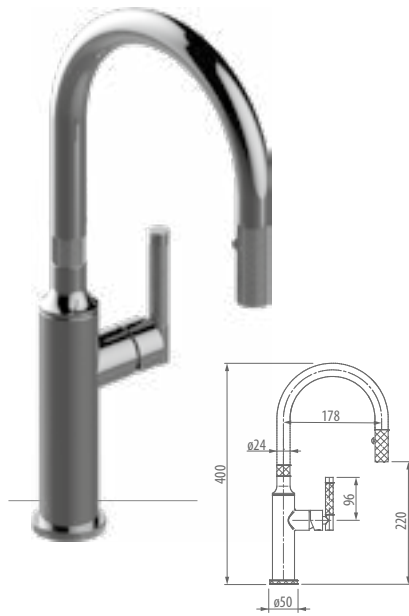

BB

PG

BG

SG

NEW!

E-4335-LM57L-**

OLD CODE: 5706650

EN Kitchen Tap with dual-function spray/stream pull-down sprayer