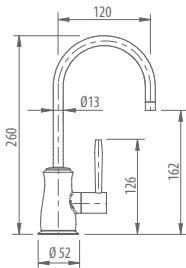

G 3/8 2846441Z 2846355Z 2043195Z
2900865Z 2900115Z 2046675Z 360°

PN
Polished Nickel

PN
Polished Nickel

NEW! 

E-5960C-LM50D-**
 OLD CODE: 5722170

EN **Water Filter Kitchen Tap**
 DE **Armatür für gefiltertes Wasser**