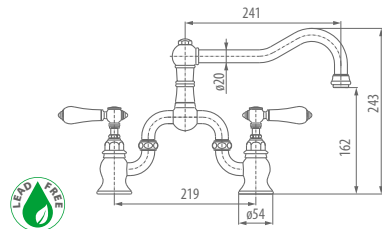

E-4870-LM15-**

OLD CODE: 5736460

E-4870-LM34-**

OLD CODE: 5736400

E-4870-LC1-**

OLD CODE: 5736410

E-4870-C2-**

OLD CODE: 5736420

EN 2-hole Kitchen Tap
DE 2-Loch-Küchenarmatur

	BNi		OX	RG	PB
	PN		BOX	BRG	BB
	WT	SN	GM	PRB	PG
	BK	OB	PNP	BRB	BG
PC	MBK	VBB	BNP	WB	SG
	1 121,-	1 345,-	1 513,-		1 681,-