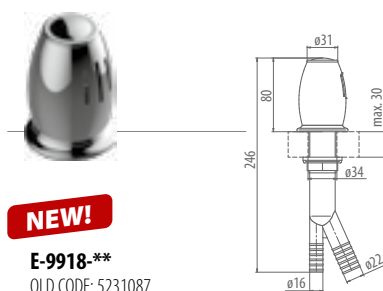

PC
BNi
PN
WT
BK
MBK
SN
OB
VBB
OX
BOX
GM
PNP
BNP
RG
BRG
PRB
BRB
WB
PB
BB
PG
BG
SG

The Chef's Pro Edition

PB
Polished Brass PVD®

NEW!

E-9915-**
OLD CODE: 5720580

EN Air Switch
DE Luftschalter

NEW!

E-9918-**
OLD CODE: 5231087