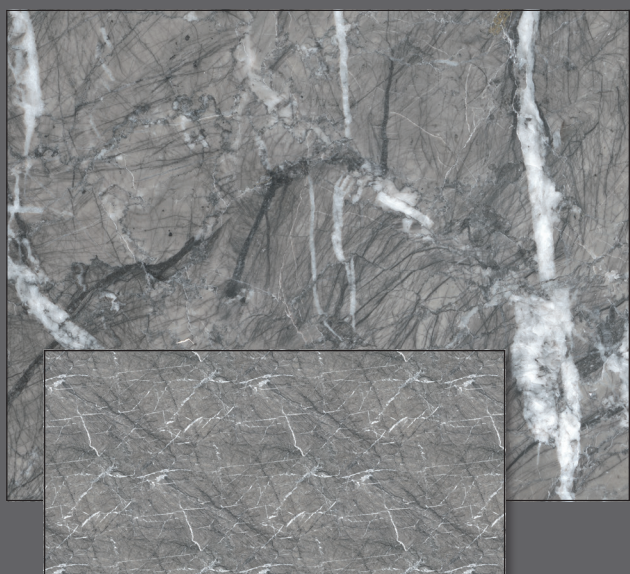

Aragon Silver

Aragon Dark

Aragon Silver

Deep Dark I

Carnico

Deep Dark I

Easypanel Alu 1.0

Holzdekore